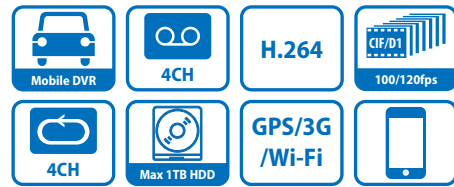

DH-DVR0404ME-U/ME-H

4 Channel Mobile Standalone DVR

DH-DVR0404ME-U: 4 channel video inputs and 4 channel audio inputs. The 1st channel support 25/30fps at D1 and others channel support 25/30fps at CIF recording. It can support TV, VGA and USB2.0. GPS, Wi-Fi, 3G and SD card are optional.

DH-DVR0404ME-H: 4 channel video inputs and 4 channel audio inputs. It can support 100/120fps at D1 resolution recording. It can support TV, VGA and USB2.0. GPS, Wi-Fi, 3G and SD card are optional.

Features

- 4 channel mobile standalone DVR
- H.264 video compression algorithm ideal
- 1DIN compact size(the car CD machine standard size) and standard car electronic interface, easy for embedded installation
- Multi-information display and recording: Car Number, Time, Channel, GPS, Speed, support freely setting of overlay and recording
- Watermark technology prevent video data tampering, to ensure the authenticity of the record
- Support wide voltage car power supply input(8~60V), protection of overvoltage, under-voltage, short circuit and over-current
- Air connector interface used, provide excellent waterproof, shockproof performance
- Pluggable HDD-case used, provide powerful vibration-proof capability
- Multi-Interface such as USB 2.0, Ethernet port, RS232,RS485 port, VGA, Alarm in/out etc
- Built-in web server, multi-DVR client, DMSS & CMS