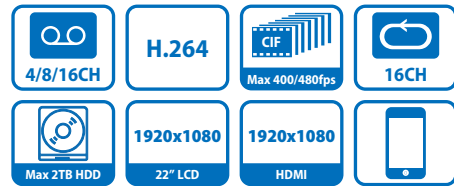

# DH-CVR0404/0804/1604-22

4/8/16 Channel 22" LCD Combo Standalone DVR

**DH-CVR0404-22:** 4 channel video inputs and 4 channel audio inputs. The 1st video channel can support max 4CIF realtime recording and other channels can support CIF realtime recording. It can support TV, HDMI, and USB2.0. VGA can be used for external PC input.

**DH-CVR0804-22:** 8 channel video inputs and 4 channel audio inputs. The 1st video channel can support max 4CIF realtime recording and other channels can support CIF realtime recording. It can support TV, HDMI, and USB2.0. VGA can be used for external PC input.

**DH-CVR1604-22:** 16 channel video inputs and 4 channel audio inputs. The 1st and 9th videos channel can support max 4CIF realtime recording and other channels can support CIF realtime recording. It can support TV, HDMI, and USB2.0. VGA can be used for external PC input.

## Features

- 4/8/16 channel combo standalone DVR
- Up to 4/8/16 cameras with 1080P(1920×1080) display
- Built-in 22 inch LCD display, it can work as a PC monitor with VGA input
- H.264 video compression algorithm ideal
- Each channel at CIF and special channel at D1 recording
- Dual encoding streams supported
- TV(BNC)/HDMI synchronous video output
- Live, recording, playback, backup & remote access
- 16 channel simultaneous playback
- Smart video detection: MD, camera blank, video loss
- 3D intelligent positioning with DAHUA PTZ dome
- Easy backup: USB devices, network download
- Alarm triggering screen tips, buzzer, PTZ, e-mail, FTP upload
- Supports 1 SATA HDD, 2 USB2.0
- Built-in web server, multi-DVR client, DMSS & CMS