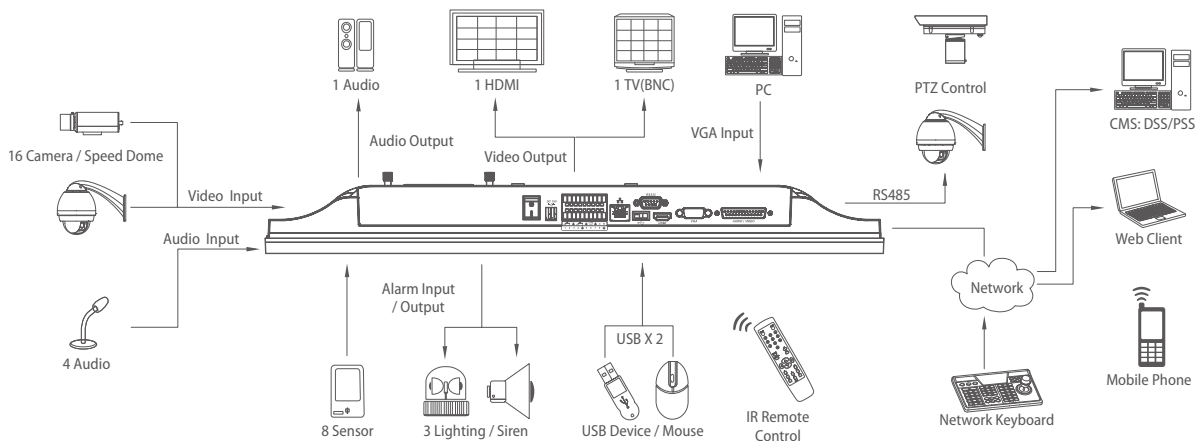

System Connection

* Take CVR1604-22 for the example