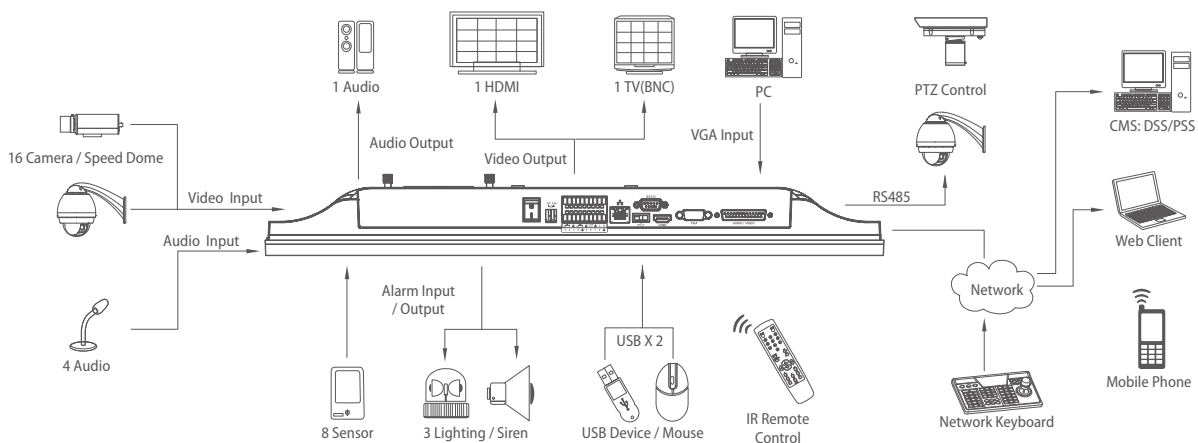

System Connection

* Take CVR1604-22 for the example