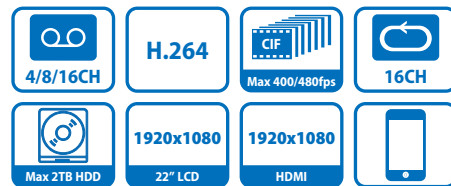

DH-CVR0404/0804/1604-22

4/8/16 Channel 22" LCD Combo Standalone DVR

DH-CVR0404-22: 4 channel video inputs and 4 channel audio inputs. The 1st video channel can support max 4CIF realtime recording and other channels can support CIF realtime recording. It can support TV, HDMI, and USB2.0. VGA can be used for external PC input.

DH-CVR0804-22: 8 channel video inputs and 4 channel audio inputs. The 1st video channel can support max 4CIF realtime recording and other channels can support CIF realtime recording. It can support TV, HDMI, and USB2.0. VGA can be used for external PC input.

DH-CVR1604-22: 16 channel video inputs and 4 channel audio inputs. The 1st and 9th videos channel can support max 4CIF realtime recording and other channels can support CIF realtime recording. It can support TV, HDMI, and USB2.0. VGA can be used for external PC input.

Features

- 4/8/16 channel combo standalone DVR
- Up to 4/8/16 cameras with 1080P(1920×1080) display
- Built-in 22 inch LCD display, it can work as a PC monitor with VGA input
- H.264 video compression algorithm ideal
- Each channel at CIF and special channel at D1 recording
- Dual encoding streams supported
- TV(BNC)/HDMI synchronous video output
- Live, recording, playback, backup & remote access
- 16 channel simultaneous playback
- Smart video detection: MD, camera blank, video loss
- 3D intelligent positioning with DAHUA PTZ dome
- Easy backup: USB devices, network download
- Alarm triggering screen tips, buzzer, PTZ, e-mail, FTP upload
- Supports 1 SATA HDD, 2 USB2.0
- Built-in web server, multi-DVR client, DMSS & CMS