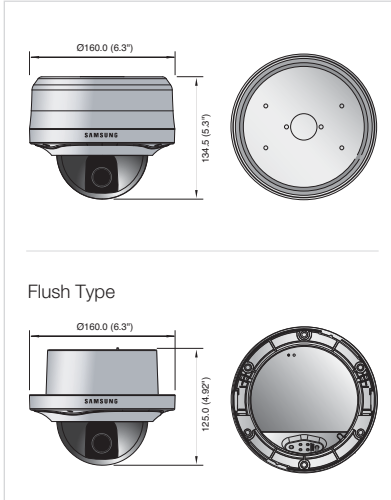

Dimensions

Unit : mm (inch)

The Eco mark represents Samsung Techwin's will to create environment-friendly products, and indicates that the product satisfies the EU RoHS Directive.

Design and specifications are subject to change without notice.

SAMSUNG TECHWIN CO., LTD.

701, Sampyeong-dong, Bundang-gu, Seongnam-si, Gyeonggi-do Korea 463-400
Tel : +82-70-7147-8741 ~ 8749, 8752 ~ 8760 Fax : +82-31-8018-3745
www.samsungsecurity.com www.samsungcctv.com

■ DISTRIBUTED BY