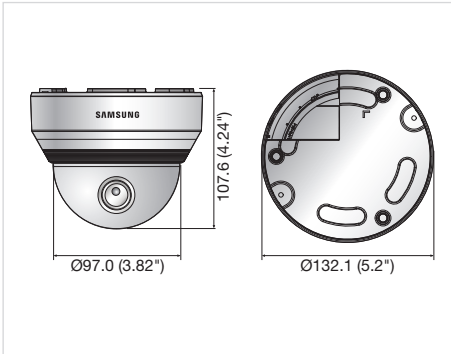

Dimensions

Unit : mm (inch)