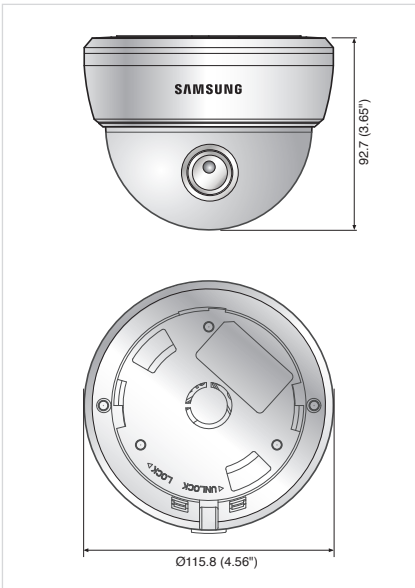

Dimensions

Unit : mm (inch)

Design and specifications are subject to change without notice.

■ DISTRIBUTED BY

The Eco mark represents Samsung Techwin's will to create environment-friendly products, and indicates that the product satisfies the EU RoHS Directive.