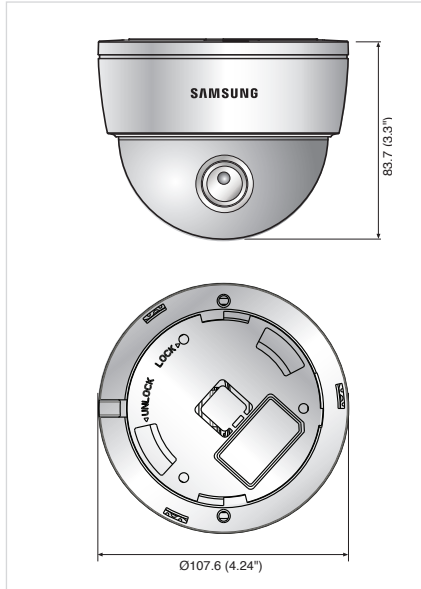

Dimensions

Unit : mm (inch)