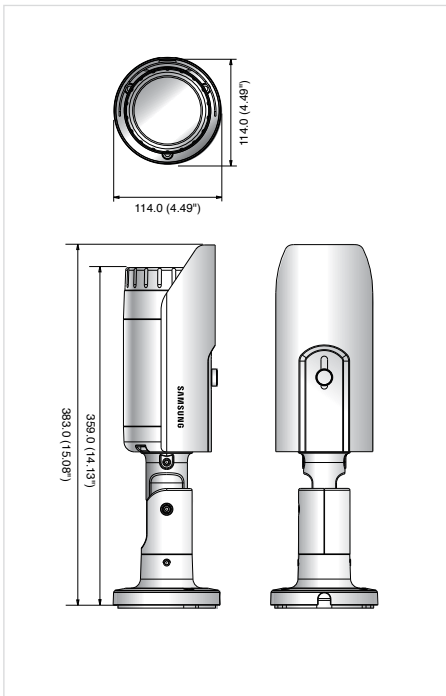

Dimensions

Unit : mm (inch)

The Eco mark represents Samsung Techwin's will to create environment-friendly products, and indicates that the product satisfies the EU RoHS Directive.

Design and specifications are subject to change without notice.

■ DISTRIBUTED BY

SAMSUNG TECHWIN CO., LTD.

701, Sampyeong-dong, Bundang-gu, Seongnam-si, Gyeonggi-do Korea 463-400
Tel : +82-70-7147-8741~8749, 8752~8760 Fax : +82-31-8018-3745
www.samsungsecurity.com www.samsungcctv.com

SAMSUNG TECHWIN AMERICA INC.

SAMSUNG TECHWIN EUROPE LTD.