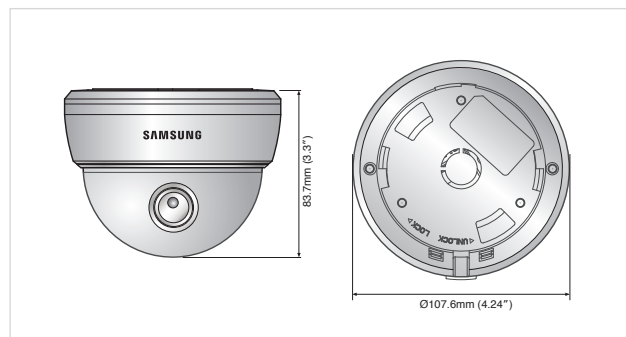

Dimensions

Unit : mm (inch)