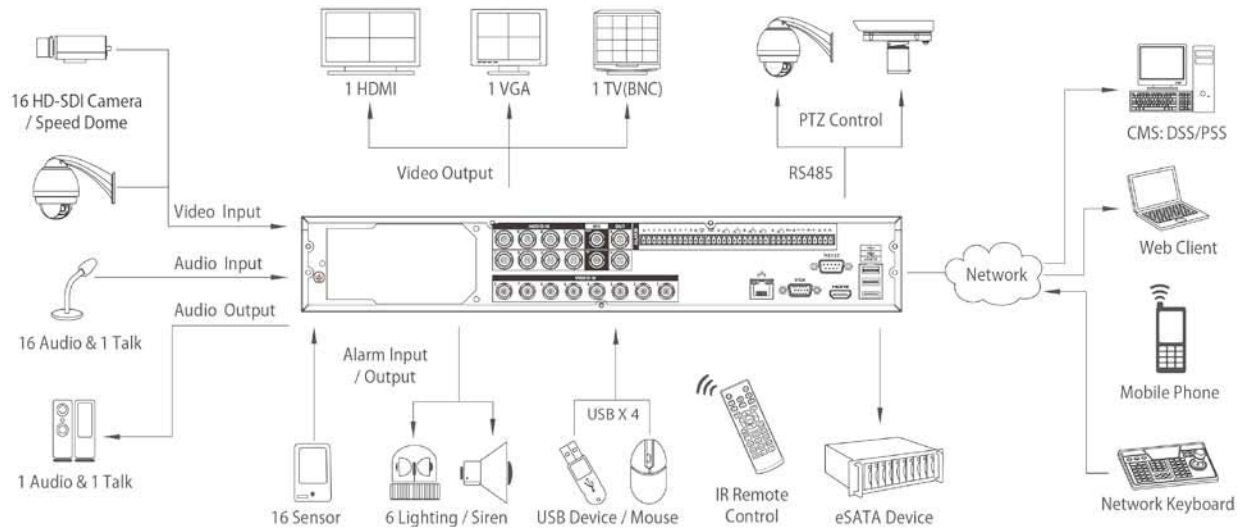

DH-DVR0404/0804/1604HD-L

System Connection

Here takes DH-DVR1604HD-L as an example

<http://www.asi.ind.in>

Dahua Technology Co., Ltd.

1187 BinAn Road, Binjiang District, Hangzhou, China

Tel: +86-571-87688883

Fax: +86-571-87688815

Email: overseas@dahuatech.com

www.dahuatech.com

*Design and specifications are subject to change without notice.

© 2012 Dahua Technology Co., Ltd.