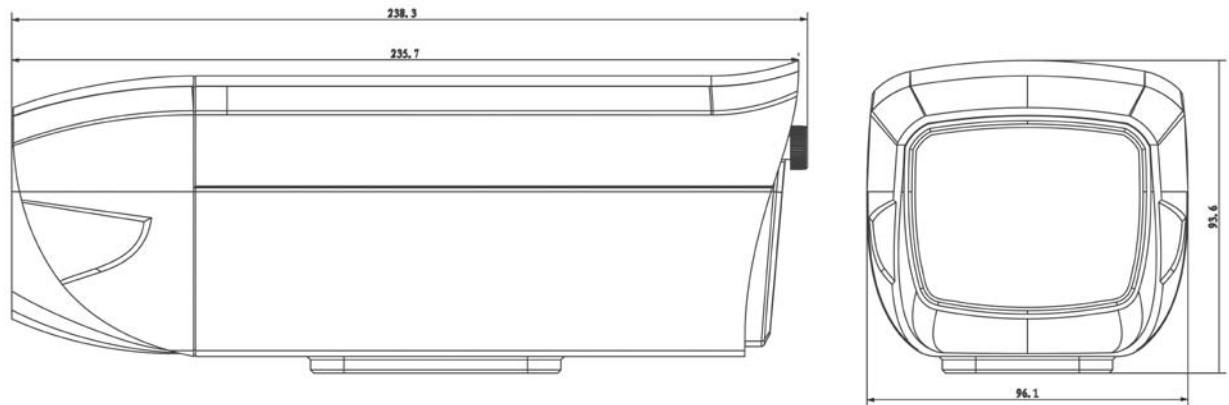

DH-CA-F481D

Dimensions (mm)

<http://www.asi.ind.in>

Dahua Technology Co., Ltd.

1187 BinAn Road, Binjiang District, Hangzhou, China

Tel: +86-571-87688883

Fax: +86-571-87688815

Email: overseas@dahuatech.com

www.dahuatech.com

*Design and specifications are subject to change without notice.

© 2012 Dahua Technology Co., Ltd.