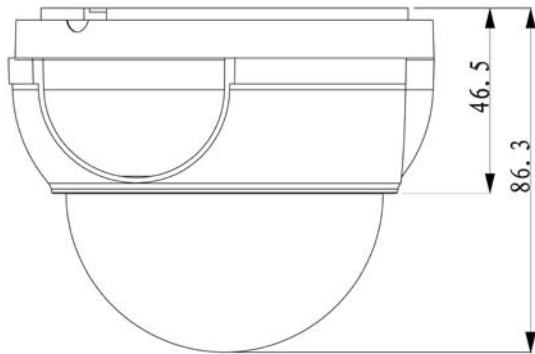

DH-CA-D170C

Dimensions (mm)

<http://www.asi.ind.in>

Dahua Technology Co., Ltd.

1187 BinAn Road, Binjiang District, Hangzhou, China

Tel: +86-571-87688883

Fax: +86-571-87688815

Email: overseas@dahuatech.com

www.dahuatech.com

*Design and specifications are subject to change without notice.

© 2012 Dahua Technology Co., Ltd.