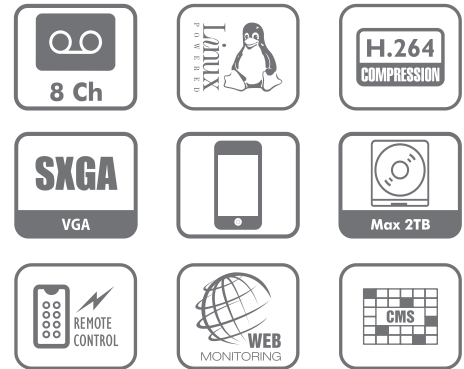

## 8 Channel Entry-level Mini 1U Standalone DVR

Krypto Series

### Main Features

- ⇒ 8 channel CIF entry level mini 1U standalone DVR
- ⇒ Up to 8 cameras with SXGA(1280×1024) display
- ⇒ H.264 dual-stream video compression
- ⇒ Live, recording, playback, backup & remote access
- ⇒ All channel simultaneous realtime playback
- ⇒ Smart video detection: MD, camera blank, video loss
- ⇒ Support 1 SATA HDD, 2 USB2.0
- ⇒ Easy backup: USB devices, network download

Feature	Specification
Processor	High performance embedded microprocessor
Operating System	Embedded LINUX
System Resources	Pentaplex function: live, recording, playback, backup & remote access
Control Devices	Front panel, USB mouse, IR remote control, Keyboard, Network
Video Input	8 channel, BNC(1.0Vp-p, 75Ω)
Video Output	1 VGA, 1 TV, BNC(1.0Vp-p, 75Ω)
Video Standard	NTSC(525Line, 60f/s), PAL(625Line, 50f/s)
Compression	H.264 / G.711
Video Resolution	1280×1024, 1280×720, 1024×768, 800×600
Video Recording	D1/4CIF@1~6/7fps(704×576/704×480) / CIF@1~25/30fps(352×288/352×240) / QCIF@1~25/30fps(176×144/176×120)
Video Display Split	1/4/8/9
Privacy Masking	4 self-defined four-sided zones for privacy masking for each camera
Audio Input	1 channel, RCA(200-2800mV, 30KΩ)
Bi-directional Talk Input	Same with audio input channel 1
Audio Output	1 channel, BNC(200-3000mV, 5KΩ)
Hard Disk	1 SATA port, Max 2TB HDD supported
HDD Management	Hard disk hibernation technology, HDD faulty alarm
Recording Mode	Manual, Schedule(Regular(Continuous), MD(Video detection: Motion detection, Camera blank, Video loss)), Stop
Recording Priority	Manual > MD > Regular