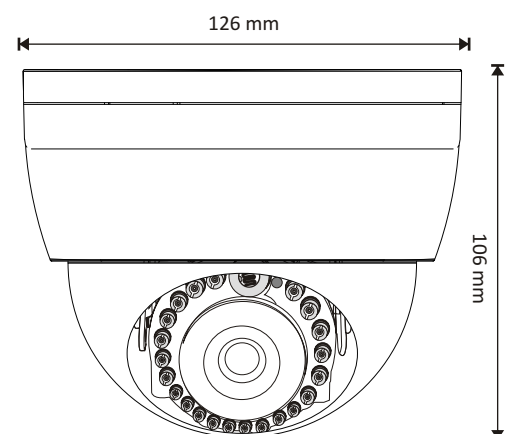

Dimension :