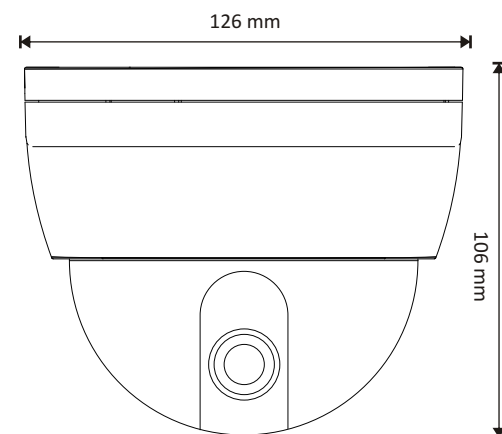

Dimension :

Specifications :

Model	AM-N546P-FM-VM	AM-N546N-FM-VM
Signal System	PAL	NTSC
CCD Type	1/3" Super HAD II IS	
Effective Pixels	752(H) x 582(V)	768(H) x 494(V)
Scanning Frequency	H : 15.625 KHz V : 50 Hz	H : 15.734 KHz V : 60 Hz
Horizontal TVLine Resolution	More Than 540TVL	
Day/Night	Color / B&W / Auto	
Lux Level(illumination)	0.15Lux at 40 IRE @ F1.2 @ Color , 0.01Lux @ B&W	
Gamma	Auto/ Adjustable 100 to 1.0(Default 0.45)	
Gain Control(AGC)	On / Off	
White Balance	ATW / AWB / FIXED / MANUAL	
Light Compensation	BLC ON / OFF with 64 Adjustable Zones	
Camera ID Name	On/Off	
Privacy Masking	Up to 4 Adjustable Zones	
OSD Menu Control	Yes	
Motion Detection	On/Off Selectable, up to 64 Adjustable Zones	
Mirror Control	Yes	
Image Control	Brightness, Contrast, Sharpness, Red Gain, Blue Gain	
S/N Ratio	50dB @ AGC Off	
Shutter Speed Control	AUTO(1 50/60s-1/100,000s) / FIXED / FLK / Manual	
Lens	3.5 to 12MM DC Auto IRIS VaryFocal with IR Enabled	
Synchronous System	Internal/Line Lock Selectable	
Video output	1.0Vp-p, 75Ω, BNC	
Power Supply	DC 12V ± 10% / AC 24V , DC Cable Connector	
Power Consumption	<130mA @ 12VDC, 180mA @ 24VAC	

Specifications :

Operating Temperature	-10°C ~ + 50°C
Operating Humidity	30% ~ 90% RH
Dimensions(W×D×H)	126mm (W) x 126mm (D) x 106mm (H)
Weight (g)	325 g
Enclosure	3 Axis Bracket, ABS Plastic with illustration Dome Cover