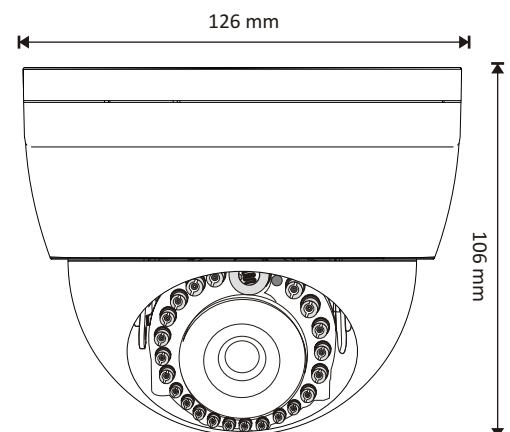

Dimension :