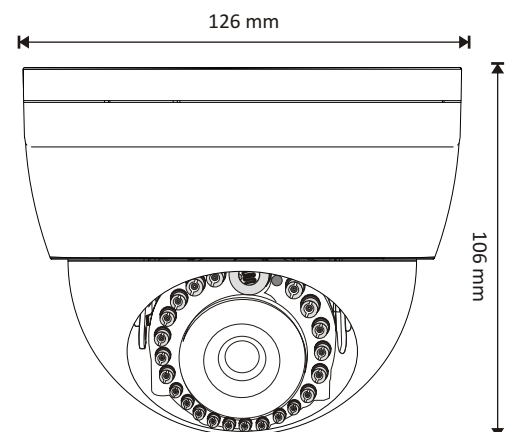

Dimension :

Specifications :

Model	AM-W566P-VMR1	AM-W566N-VMR1
Signal System	PAL	NTSC
CCD Type	1/3" Vertical Double Density Color IS	
Effective Pixels	752(H) x 582(V)	768(H) x 494(V)
Scanning Frequency	H : 15.625 KHz V : 50 Hz	H : 15.734 KHz V : 60 Hz
Horizontal TVLine Resolution	560TVL at Color	
D-WDR	On/Off	
Day/Night	Color / B&W / Auto / EXTERN	
Digital Noise Reduction	ON / OFF (1~32 Level)	
Sens-Up	AUTO / OFF/manual (Selectable x2 ~ x256)	
Lux Level(illumination)	0.15Lux at @ Color , 0.03 Lux @ B&W, 0.0005Lux @ sens-up On @ F1.2, 0 Lux @ IR	
IR LED	18pcs 0.5mm	
IR Wave Length	850~880nm Infrared	
IR Distance	up to 15 ~ 18Meter	
Gamma	Adjustable	
Gain Control(AGC)	Low / High / Off	
White Balance	ATW1 / AWC / MANUAL	
Light Compensation	Off/ BLC / HLC	
Lens	2.8 to 10MM DC Auto IRIS Vari Focal with ICR	
Color Rolling Control	Yes	
Digital Control	Digital PTZ up to X16, Horizontal/Vertical Flip, Freeze, Mirror	
Image Stabilizer	On/Off	
Camera ID Name	On/Off	
Privacy Maskingl	Up to 12 Adjustable Zones	