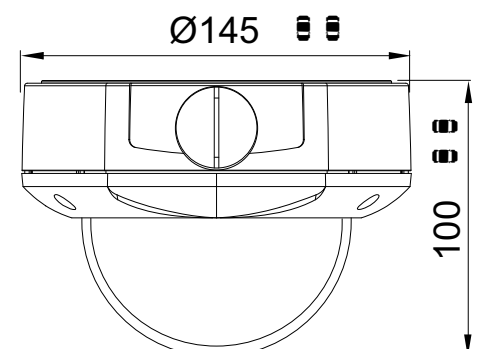

Dimension :

Specifications :

Model	AM-H6065P-VMR1	AM-H6065N-VMR1
Signal System	PAL	NTSC
CCD Type	1/3" Super HAD II IS	
Effective Pixels	752(H) x 582(V)	768(H) x 494(V)
Scanning Frequency	H : 15.625 KHz V : 50 Hz	H : 15.734 KHz V : 60 Hz
Horizontal TVLine Resolution	>600TVL effectual at Color, 700TVL effectual at B/W	
D-WDR Range	On/Off Adjustable WDR Ratio	
Day/Night	Color / B&W / Auto / EXTERN	
Digital Noise Reduction	2 DNR, On/Off Selectable	
Lens	2.8 to 10MM DC Auto IRIS Varifocal with ICR	
Lux Level(illumination)	0.15Lux at 40 IRE @ F1.2 @ Color , 0 Lux @ IR LED ON	
IR LED	18pcs 0.5mm	
IR Wave Length	850~880nm Infrared	
IR Distance	up to 15 ~ 18Meter	
Gamma	Auto/ Adjustable 0 to 1.0(Default 0.45)	
Gain Control(AGC)	Auto / Low / High / Off	
White Balance	ATW1 / ATW2 / AWC / MANUAL	
Light Compensation	OFF / BLC / HSBLC Selectable	
Image Control	Digital PTZ up to 4X, Horizontal/Vertical Flip, Freeze	
Camera ID Name	On/Off	
Privacy Masking	Up to 4 Adjustable Zones	
OSD Menu Control	Yes	
RS-485 Remote Communication	Optional (Yes, Pelco-D protocol, 2400 ~ 57600BPS Selectable)	
Motion Detection	On/Off Selectable, up to 64 Adjustable Zones	
Mirror Control	Yes	

Specifications :

Color Control	Brightness, Contrast, Sharpness, Red Gain, Blue Gain
S/N Ratio	50dB @ AGC Off
Shutter Speed Control	AUTO(1/50s, 1/60s-1/120,000s) / FIXED / FLK / Manual
Synchronous System	Internal
Video output	1.0Vp-p,75Ω, BNC Cable Connector
Power Supply	DC 12V ± 10%, DC Cable Connector
Power Consumption	<500mA @ 12VDC, <450mA @ 24VAC
IP Protection	IP 66
Operating Temperature	-10°C ~ + 50°C
Operating Humidity	30% ~ 90% RH
Dimensions(W×D×H)	145 mm (W) x 145 mm (D) X 100 mm (H)
Weight (g)	390 g
Enclosure	3 Axis Bracket, Aluminum & Poly-Carbonated with Vandal Resistant