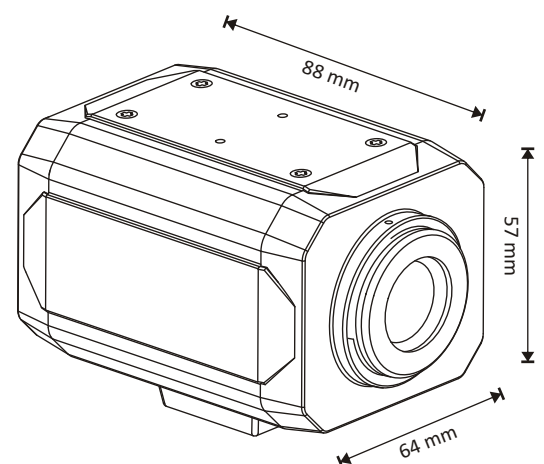

Dimension :