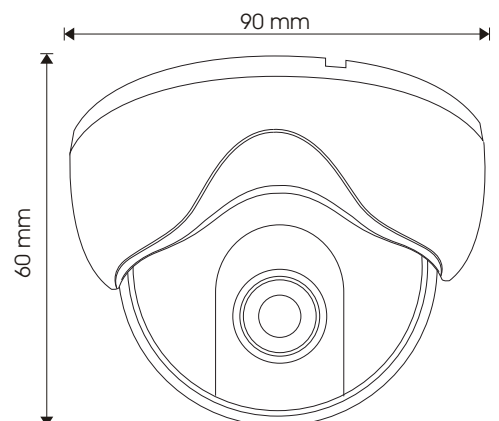

### **D-WDR 3 Axis Indoor Fixed Dome Camera**

#### **Features :**

- D-WDR Indoor Dome Camera
- 1/3" Sony Super HAD II Image Sensor
- Super High 600TVLine Resolution
- Digitally Wide Dynamic Range(D-WDR)
- True & Soft Day/Night for all 24/7 Surveillance mode
- Support Customization Area for BLC & HSBLC
- Mirror + Parking line Guidance for Vehicle
- 3.6mm Fixed Iris Lens With IR Coated(Optional 4.0/6.0/8.0mm)
- Low Illumination 0.5 Lux
- programmable Shutter & Exposure Mode Auto, Flicker, Manual
- OSD Menu Control for easy & user friendly Customer Ease
- Support Digital Zooming up to 4X
- Image Flip(Horizontal & Vertical) for Fast/ Easy any Order installation
- Motion Detection, Privacy Masking, Camera ID
- Support 12VDC

#### **Dimension :**

## Specifications :

Video output	1.0Vp-p,75Ω, BNC Cable Connector
Power Supply	DC 12V +- 10%, DC Cable Connector
Power Consumption	<100mA @ 12VDC
Operating Temperature	-10°C ~ + 50°C
Operating Humidity	30% ~ 90% RH
Dimensions(WxDxH)	90mm(W) x 90mm (D) x 60mm (H)
Weight (g)	160 g
Enclosure	3 Axis Bracket, ABS Plastic with illustration Dome Cover