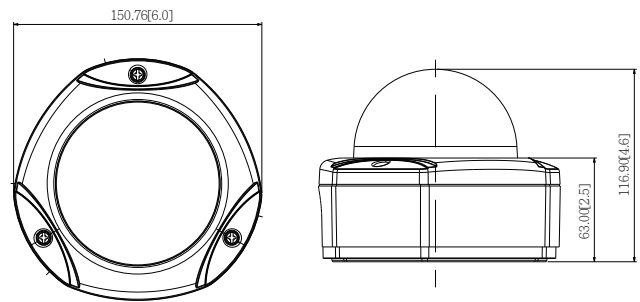

E83

5MP Outdoor Dome with D/N, IR, Basic WDR, Vari-focal lens

- Progressive Scan CMOS
- Day and night function with mechanical IR cut filter
- Minimum illumination 0 lux with IR LED on
- Built-in f2.8~12mm / F1.4 Megapixel vari-focal lens
- 15 fps at 2592 x 1944 resolution
- Selectable H.264 HP, MJPEG compressions with dual streaming
- Video motion detection
- Basic WDR
- Vandal proof IK10 rated and weatherproof IP66 rated casing
- Powered by PoE Class 2

PHOTO INDICATION

- 1 Reset Button
- 2 MicroSDHC Card Slot
- 3 Ethernet Port

DIMENSION DIAGRAM

Unit: mm [inch]

ACCESSORY OPTIONS

Dome Cover		
PDCX-1101		4-inch, smoke, vandal proof

Popular Mounting Solutions		
Surface	Accessories not required	
Wall	PMAX-0308	
Pendant	PMAX-0101 PMAX-0103	
Corner	PMAX-0101 PMAX-0303 PMAX-0402	
Pole	PMAX-0101 PMAX-0303 PMAX-0503	
Flush	PMAX-1003	