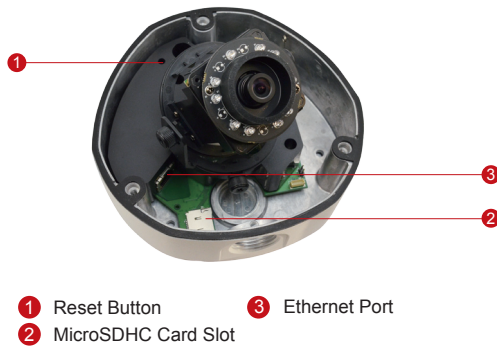

E83

5MP Outdoor Dome with D/N, IR, Basic WDR, Vari-focal lens

- Progressive Scan CMOS
- Day and night function with mechanical IR cut filter
- Minimum illumination 0 lux with IR LED on
- Built-in f2.8~12mm / F1.4 Megapixel vari-focal lens
- 15 fps at 2592 x 1944 resolution
- Selectable H.264 HP, MJPEG compressions with dual streaming
- Video motion detection
- Basic WDR
- Vandal proof IK10 rated and weatherproof IP66 rated casing
- Powered by PoE Class 2

PHOTO INDICATION

- 1 Reset Button
- 2 MicroSDHC Card Slot
- 3 Ethernet Port

DIMENSION DIAGRAM

Unit: mm [inch]

ACCESSORY OPTIONS

Dome Cover		
PDCX-1101		4-inch, smoke, vandal proof

Popular Mounting Solutions		
Surface	Accessories not required	
Wall	PMAX-0308	
Pendant	PMAX-0101 PMAX-0103	
Corner	PMAX-0101 PMAX-0303 PMAX-0402	
Pole	PMAX-0101 PMAX-0303 PMAX-0503	
Flush	PMAX-1003	