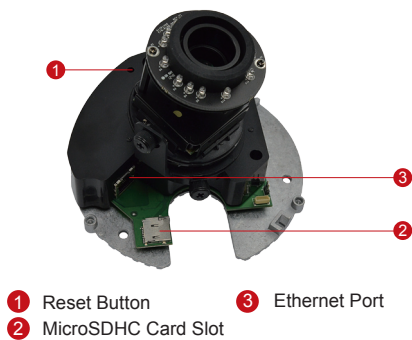

E63

5MP Indoor Dome with D/N, IR, Basic WDR, Vari-focal lens

- Progressive Scan CMOS
- Day and night function with mechanical IR cut filter
- Minimum illumination 0 lux with IR LED on
- Built-in f2.8~12mm / F1.4 Megapixel vari-focal lens
- 15 fps at 2592 x 1944 resolution
- Selectable H.264 HP, MJPEG compressions with dual streaming
- Video Motion Detection
- Basic WDR
- Powered by PoE Class 2

PHOTO INDICATION

DIMENSION DIAGRAM

Unit: mm [inch]

ACCESSORY OPTIONS

Dome Cover		
PDCX-1101		4-inch, smoke, vandal proof

Popular Mounting Solutions		
Surface	Accessories not required	
Wall	PMAX-0308	
Pendant	PMAX-0101 PMAX-0103	 + 
Corner	PMAX-0101 PMAX-0303 PMAX-0402	 +  + 
Pole	PMAX-0101 PMAX-0303 PMAX-0503	 +  + 
Flush	PMAX-1003	
Gang Box	PMAX-0803	

PRODUCT SPECIFICATION

E* 3

• Device

Device Type	Indoor Dome Camera
Image Sensor	Progressive Scan CMOS
Day / Night	Yes
Minimum Illumination	Color: 0.1 lux at F1.4 (30 IRE, 2400°K); B/W: 0 lux (IR LED on)
Color to B/W switch	ISP based switch, configurable
Mechanical IR Cut Filter	Yes
IR Sensitivity Range	700~1100nm
IR LED	IR LED x 15 (850nm)
IR Working Distance	15 m (0 lux, 30 IRE, Max exposure gain)
Electronic Shutter	1/5 ~ 1/2,000 sec (manual mode); 1/5 ~ 1/10,000 sec (auto mode)

• Lens

Focal Length / Aperture	Vari-focal, f2.8 - 12 mm / F1.4
Iris	Fixed iris
Focus	Manual focus
Mount Type	Board Mount
Horizontal Viewing Angle	66.6° - 28.9°
Viewing Angle Adjustment	Pan: 0° - 360°; Tilt: 25° - 155°; Rotate: 0° - 360°