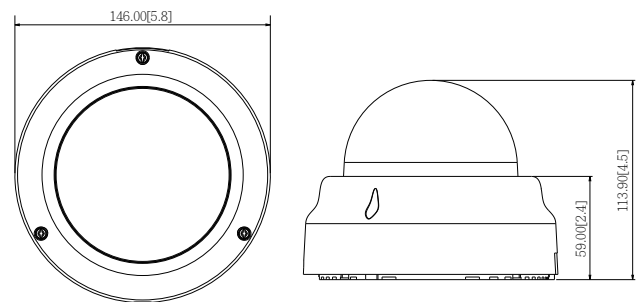

PHOTO INDICATION

DIMENSION DIAGRAM

Unit: mm [inch]

ACCESSORY OPTIONS

Dome Cover		
PDCX-1101		4-inch, smoke, vandal proof

Popular Mounting Solutions		
Surface	Accessories not required	
Wall	PMAX-0308	
Pendant	PMAX-0101 PMAX-0103	 + 
Corner	PMAX-0101 PMAX-0303 PMAX-0402	 +  + 
Pole	PMAX-0101 PMAX-0303 PMAX-0503	 +  + 
Flush	PMAX-1003	
Gang Box	PMAX-0803	

• Interface

Local Storage	MicroSDHC memory card slot (card not included)
---------------	--

• General

Power Source / Consumption	PoE Class 2 (IEEE802.3af) / 5.37 W (IR on)
Weight	503 g (1.11 lb)
Dimensions (Ø x H)	146 mm x 113.9 mm (5.8" x 4.5")
Mount Type	Surface, Pendant, Wall, Corner, Pole, Flush, Gang Box
Operating Temperature	-10°C ~ 50°C (14°F ~ 122°F)
Operating Humidity	10% ~ 85% RH
Approvals	CE (EN 55022 Class B, EN 55024), FCC (Part15 Subpart B Class B)