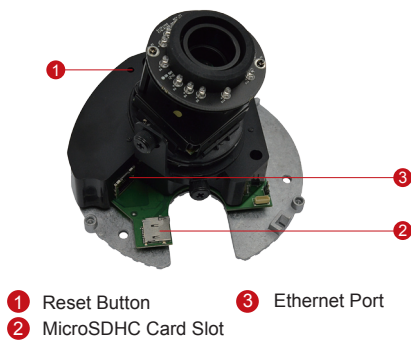

PHOTO INDICATION