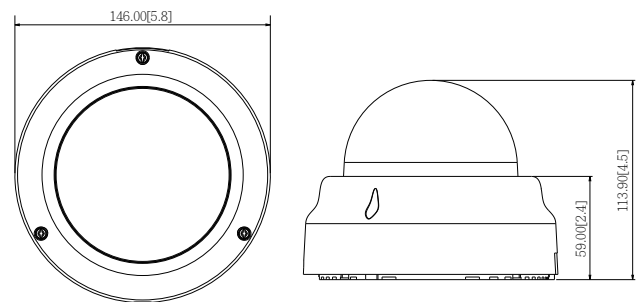

PHOTO INDICATION

DIMENSION DIAGRAM

Unit: mm [inch]

ACCESSORY OPTIONS

Dome Cover		
PDCX-1101		4-inch, smoke, vandal proof

Popular Mounting Solutions		
Surface	Accessories not required	
Wall	PMAX-0308	
Pendant	PMAX-0101 PMAX-0103	
Corner	PMAX-0101 PMAX-0303 PMAX-0402	
Pole	PMAX-0101 PMAX-0303 PMAX-0503	
Flush	PMAX-1003	
Gang Box	PMAX-0803	

• Interface

Local Storage	MicroSDHC memory card slot (card not included)
---------------	--

• General

Power Source / Consumption	PoE Class 2 (IEEE802.3af) / 4.22 W (IR on)
Weight	503 g (1.11 lb)
Dimensions (Ø x H)	146 mm x 113.9 mm (5.8" x 4.5")
Mount Type	Surface, Pendant, Wall, Corner, Pole, Flush, Gang Box
Operating Temperature	-10°C ~ 50°C (14°F ~ 122°F)
Operating Humidity	10% ~ 85% RH
Approvals	CE (EN 55022 Class B, EN 55024), FCC (Part15 Subpart B Class B)