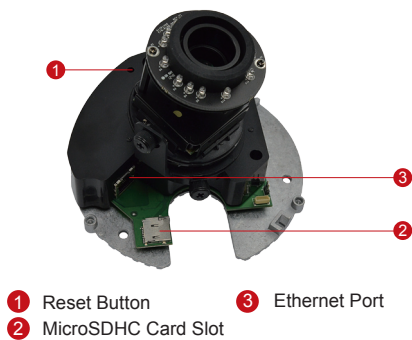

E61

1MP Indoor Dome with D/N, IR, Basic WDR, Vari-focal lens

- Progressive Scan CMOS
- Day and night function with mechanical IR cut filter
- Minimum illumination 0 lux with IR LED on
- Built-in f2.8~12mm / F1.4 Megapixel vari-focal lens
- 30 fps at 1280 x 720 resolution
- Selectable H.264 HP, MJPEG compressions with dual streaming
- Video Motion Detection
- Basic WDR
- Powered by PoE Class 2

PHOTO INDICATION

DIMENSION DIAGRAM

Unit: mm [inch]

ACCESSORY OPTIONS

Dome Cover		
PDCX-1101		4-inch, smoke, vandal proof

Popular Mounting Solutions		
Surface	Accessories not required	
Wall	PMAX-0308	
Pendant	PMAX-0101 PMAX-0103	
Corner	PMAX-0101 PMAX-0303 PMAX-0402	
Pole	PMAX-0101 PMAX-0303 PMAX-0503	
Flush	PMAX-1003	
Gang Box	PMAX-0803	

PRODUCT SPECIFICATION

E61

• Device

Device Type	Indoor Dome Camera
Image Sensor	Progressive Scan CMOS
Day / Night	Yes
Minimum Illumination	Color: 0.1 lux at F1.4 (30 IRE, 2400°K); B/W: 0 lux (IR LED on)
Color to B/W switch	ISP based switch, configurable
Mechanical IR Cut Filter	Yes
IR Sensitivity Range	700~1100nm
IR LED	IR LED x 15 (850nm)
IR Working Distance	15 m (0 lux, 30 IRE, Max exposure gain)
Electronic Shutter	1/5 ~ 1/2,000 sec (manual mode); 1/5 ~ 1/10,000 sec (auto mode)

• Lens

Focal Length / Aperture	Vari-focal, f2.8 - 12 mm / F1.4
Iris	Fixed iris
Focus	Manual focus
Mount Type	Board Mount
Horizontal Viewing Angle	59.8° - 24.7°
Viewing Angle Adjustment	Pan: 0° - 360°; Tilt: 25° - 155°; Rotate: 0° - 360°