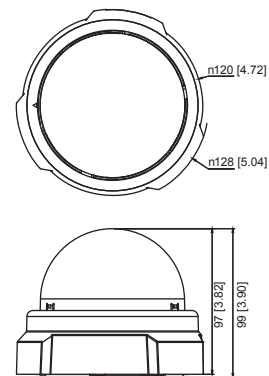

E54

5MP Indoor Dome with D/N, IR, Basic WDR, Fixed lens

- Progressive Scan CMOS
- Minimum illumination 0 lux with IR LED on
- Built-in f3.6mm / F1.8 Megapixel fixed lens
- 15 fps at 2592x1944 resolution
- Selectable H.264 HP, MJPEG compressions with dual streaming
- Powered by PoE Class 2
- Video motion detection
- Basic WDR

PHOTO INDICATION

- ① Power LED
- ② Ethernet Port
- ③ Reset Button

DIMENSION DIAGRAM

Unit: mm [inch]

ACCESSORY OPTIONS

Dome Cover

PDCX-0105		3-inch, smoke, non-vandal proof
-----------	---	---------------------------------

• Lens

Focal Length / Aperture	Fixed focal, f3.6 mm / F1.8
Iris	Fixed iris
Focus	Fixed focus
Lens Mount	Board Mount
Horizontal Viewing Angle	72°
Viewing Angle Adjustment	Pan: 0° - 330°; Tilt: 20° - 90°

• General

Power Source / Consumption	PoE Class 2 (IEEE802.3af) / 6.49 W (IR on)
Weight	292 g (0.64 lb)
Dimensions (Ø x H)	128 mm x 99 mm (5.04" x 3.90")
Mount Type	Surface, Pendant, Wall, Corner, Pole, Flush
Operating Temperature	-10 °C ~ 50 °C (14 °F ~ 122 °F)
Operating Humidity	10% ~ 85% RH
Approvals	CE (EN 55022 Class B, EN 55024), FCC (Part15 Subpart B Class B)