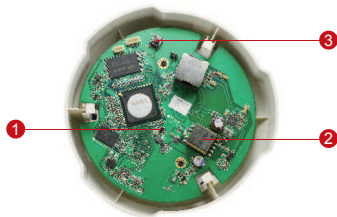

E54

5MP Indoor Dome with D/N, IR, Basic WDR, Fixed lens

- Progressive Scan CMOS
- Minimum illumination 0 lux with IR LED on
- Built-in f3.6mm / F1.8 Megapixel fixed lens
- 15 fps at 2592x1944 resolution
- Selectable H.264 HP, MJPEG compressions with dual streaming
- Powered by PoE Class 2
- Video motion detection
- Basic WDR

PHOTO INDICATION

- ① Power LED
- ② Ethernet Port
- ③ Reset Button

DIMENSION DIAGRAM

Unit: mm [inch]

ACCESSORY OPTIONS

Dome Cover

PDCX-0105		3-inch, smoke, non-vandal proof
-----------	---	---------------------------------

PRODUCT SPECIFICATION

E54

• Device

Device Type	Fixed Indoor Dome Camera
Image Sensor	Progressive Scan CMOS
Day / Night	Yes
Minimum Illumination	Color: 0.1 lux at F1.8 (30 IRE, 2400°K); B/W: 0 lux (IR LED on)
Color to B/W switch	ISP based switch, configurable
Mechanical IR Cut Filter	Yes
IR Sensitivity Range	700~1100nm
IR LED	IR LED x 10 (850nm)
IR Working Distance	15 m (0 lux, 30 IRE, Max exposure gain)
Electronic Shutter	1/5 ~ 1/2,000 sec (manual mode); 1/5 ~ 1/10,000 sec (auto mode)

• General

Power Source / Consumption	PoE Class 2 (IEEE802.3af) / 6.49 W (IR on)
Weight	292 g (0.64 lb)
Dimensions (Ø x H)	128 mm x 99 mm (5.04" x 3.90")
Mount Type	Surface, Pendant, Wall, Corner, Pole, Flush
Operating Temperature	-10 °C ~ 50 °C (14 °F ~ 122 °F)
Operating Humidity	10% ~ 85% RH
Approvals	CE (EN 55022 Class B, EN 55024), FCC (Part15 Subpart B Class B)