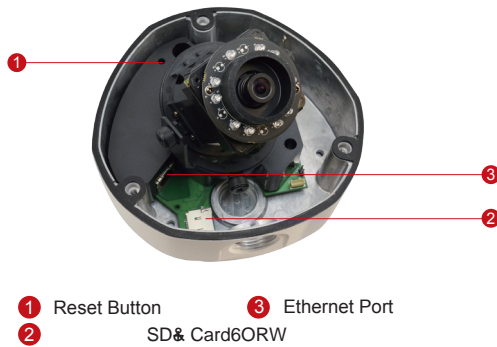

D82

3MP Outdoor Dome with D/N, IR, Vari-focal lens

- Progressive Scan CMOS
- Day and night function with mechanical IR cut filter
- Minimum illumination 0 lux with IR LED on
- Built-in f2.8~12mm / F1.4 Megapixel vari-focal lens
- 15 fps at 2048 x 1536 resolution
- Selectable H.264 HP, MJPEG compressions with dual streaming
- Video motion detection
- Vandal proof IK10 rated and weatherproof IP66 rated casing
- Powered by PoE Class 2

PHOTO INDICATION

DIMENSION DIAGRAM

Unit: mm [inch]

ACCESSORY OPTIONS

Dome Cover		
PDCX-1101		4-inch, smoke, vandal proof

Popular Mounting Solutions		
Surface	Accessories not required	
Wall	PMAX-0308 	
Pendant	PMAX-0101 + PMAX-0103 	
Corner	PMAX-0101 + PMAX-0303 + PMAX-0402 	
Pole	PMAX-0101 + PMAX-0303 + PMAX-0503 	
Flush	PMAX-1003 	

PRODUCT SPECIFICATION

D82

• Device

Device Type	Outdoor Dome Camera
Image Sensor	Progressive Scan CMOS
Day / Night	Yes
Minimum Illumination	Color: 0.1 lux at F1.4 (30 IRE, 2400°K); B/W: 0 lux (IR LED on)
Color to B/W switch	ISP based switch, configurable
Mechanical IR Cut Filter	Yes
IR Sensitivity Range	700~1100nm
IR LED	IR LED x 15 (850nm)
IR Working Distance	15 m (0 lux, 30 IRE, Max exposure gain)
Electronic Shutter	1/5 ~ 1/2,000 sec (manual mode); 1/5 ~ 1/10,000 sec (auto mode)

• Interface

Local Storage	MicroSDHC memory card slot (card not included)
---------------	--

• General

Power Source / Consumption	PoE Class 2 (IEEE802.3af) / 5.18 W (IR on)
Weight	1015 g (2.24 lb)
Dimensions (Ø x H)	150.76 mm x 116.9 mm (6" x 4.6")
Environmental Casing	Weatherproof (IP66 rated); Transparent vandal proof dome cover (IK10 rated)
Mount Type	Surface, Pendant, Wall, Corner, Pole, Flush
Operating Temperature	-20°C ~ 50°C (-4°F ~ 122°F)
Operating Humidity	10% ~ 85% RH
Approvals	CE (EN 55022 Class B, EN 55024), FCC (Part15 Subpart B Class B), IK10, IP66