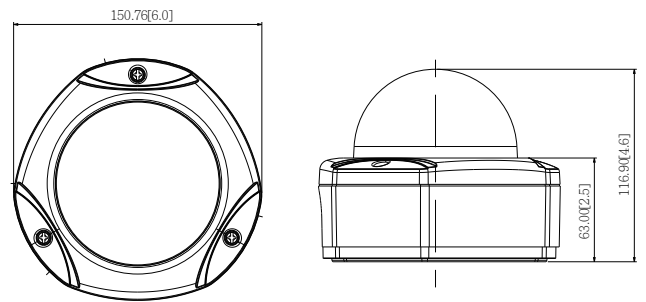

PHOTO INDICATION

DIMENSION DIAGRAM

Unit: mm [inch]

ACCESSORY OPTIONS

Dome Cover		
PDCX-1101		4-inch, smoke, vandal proof

Popular Mounting Solutions		
Surface	Accessories not required	
Wall	PMAX-0308 	
Pendant	PMAX-0101 + PMAX-0103 	
Corner	PMAX-0101 + PMAX-0303 + PMAX-0402 	
Pole	PMAX-0101 + PMAX-0303 + PMAX-0503 	
Flush	PMAX-1003 	

• Interface

Local Storage	MicroSDHC memory card slot (card not included)
---------------	--

• General

Power Source / Consumption	PoE Class 2 (IEEE802.3af) / 5.18 W (IR on)
Weight	1015 g (2.24 lb)
Dimensions (Ø x H)	150.76 mm x 116.9 mm (6" x 4.6")
Environmental Casing	Weatherproof (IP66 rated); Transparent vandal proof dome cover (IK10 rated)
Mount Type	Surface, Pendant, Wall, Corner, Pole, Flush
Operating Temperature	-20°C ~ 50°C (-4°F ~ 122°F)
Operating Humidity	10% ~ 85% RH
Approvals	CE (EN 55022 Class B, EN 55024), FCC (Part15 Subpart B Class B), IK10, IP66