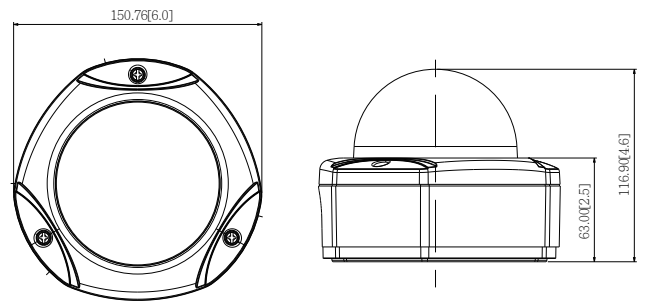

### DIMENSION DIAGRAM

Unit: mm [inch]

#### • General

Power Source / Consumption	PoE Class 2 (IEEE802.3af) / 4.22 W (IR on)
Weight	1015 g (2.24 lb)
Dimensions (Ø x H)	150.76 mm x 116.9 mm (6" x 4.6")
Environmental Casing	Weatherproof (IP66 rated); Transparent vandal proof dome cover (IK10 rated)
Mount Type	Surface, Pendant, Wall, Corner, Pole, Flush
Operating Temperature	-20°C ~ 50°C (-4°F ~ 122°F)
Operating Humidity	10% ~ 85% RH
Approvals	CE (EN 55022 Class B, EN 55024), FCC (Part15 Subpart B Class B), IK10, IP66