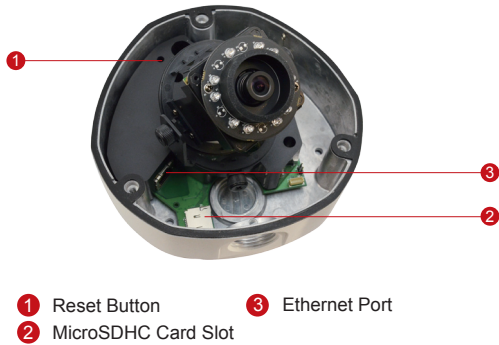

PHOTO INDICATION