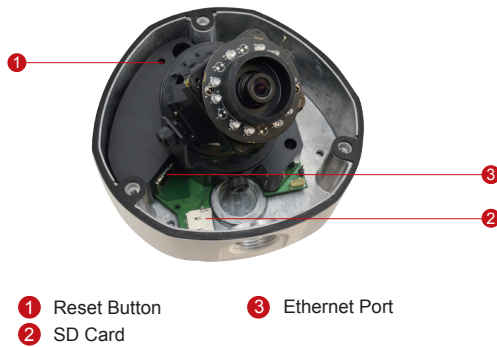

D72

3MP Outdoor Dome with D/N, IR, Fixed lens

- Progressive Scan CMOS
- Day and night function with mechanical IR cut filter
- Minimum illumination 0 lux with IR LED on
- Built-in f2.93mm / F2.0 Megapixel fixed lens
- 15 fps at 2048 x 1536 resolution
- Selectable H.264 HP, MJPEG compressions with dual streaming
- Video motion detection
- Vandal proof IK10 rated and weatherproof IP66 rated casing
- Powered by PoE Class 2

PHOTO INDICATION

DIMENSION DIAGRAM

Unit: mm [inch]

ACCESSORY OPTIONS

Dome Cover		
PDCX-1101		4-inch, smoke, vandal proof

Popular Mounting Solutions		
Surface	Accessories not required	
Wall	PMAX-0308	
Pendant	PMAX-0101 PMAX-0103	
Corner	PMAX-0101 PMAX-0303 PMAX-0402	
Pole	PMAX-0101 PMAX-0303 PMAX-0502	
Flush	PMAX-1003	