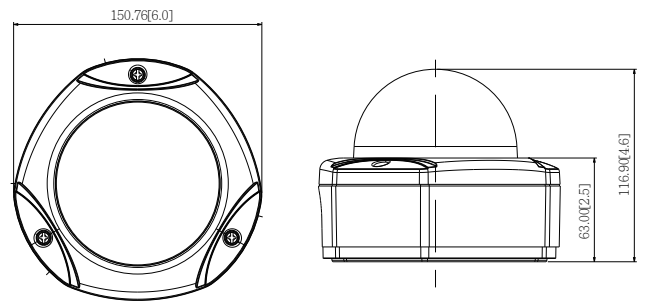

PHOTO INDICATION

DIMENSION DIAGRAM

Unit: mm [inch]

ACCESSORY OPTIONS

Dome Cover		
PDCX-1101		4-inch, smoke, vandal proof

Popular Mounting Solutions		
Surface	Accessories not required	
Wall	PMAX-0308	
Pendant	PMAX-0101 PMAX-0103	
Corner	PMAX-0101 PMAX-0303 PMAX-0402	
Pole	PMAX-0101 PMAX-0303 PMAX-0502	
Flush	PMAX-1003	