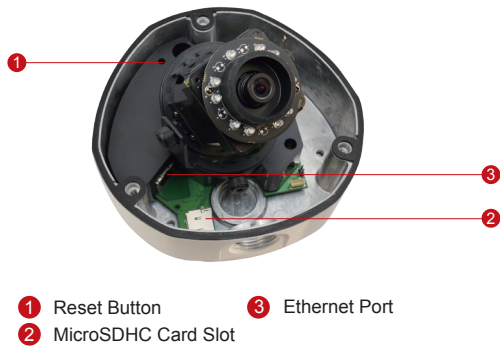

D71

1MP Outdoor Dome with D/N, IR, Fixed lens

- Progressive Scan CMOS
- Day and night function with mechanical IR cut filter
- Minimum illumination 0 lux with IR LED on
- Built-in f2.93mm / F2.0 Megapixel fixed lens
- 30 fps at 1280 x 720 resolution
- Selectable H.264 HP, MJPEG compressions with dual streaming
- Video motion detection
- Vandal proof IK10 rated and weatherproof IP66 rated casing
- Powered by PoE Class 2

PHOTO INDICATION

- 1 Reset Button
- 2 MicroSDHC Card Slot
- 3 Ethernet Port

DIMENSION DIAGRAM

Unit: mm [inch]

ACCESSORY OPTIONS

Dome Cover		
PDCX-1101		4-inch, smoke, vandal proof

Popular Mounting Solutions		
Surface	Accessories not required	
Wall	PMAX-0308	
Pendant	PMAX-0101 PMAX-0103	
Corner	PMAX-0101 PMAX-0303 PMAX-0402	
Pole	PMAX-0101 PMAX-0303 PMAX-0503	
Flush	PMAX-1003	