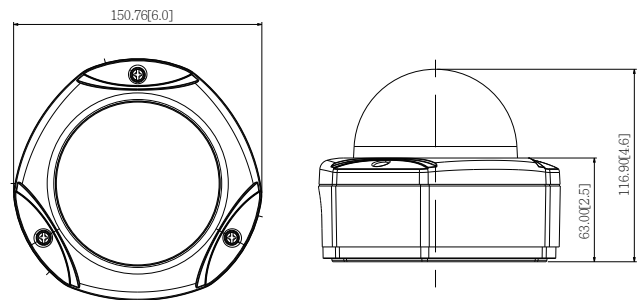

D71

1MP Outdoor Dome with D/N, IR, Fixed lens

- Progressive Scan CMOS
- Day and night function with mechanical IR cut filter
- Minimum illumination 0 lux with IR LED on
- Built-in f2.93mm / F2.0 Megapixel fixed lens
- 30 fps at 1280 x 720 resolution
- Selectable H.264 HP, MJPEG compressions with dual streaming
- Video motion detection
- Vandal proof IK10 rated and weatherproof IP66 rated casing
- Powered by PoE Class 2

PHOTO INDICATION

- 1 Reset Button
- 2 MicroSDHC Card Slot
- 3 Ethernet Port

DIMENSION DIAGRAM

Unit: mm [inch]

ACCESSORY OPTIONS

Dome Cover		
PDCX-1101		4-inch, smoke, vandal proof

Popular Mounting Solutions		
Surface	Accessories not required	
Wall	PMAX-0308	
Pendant	PMAX-0101 PMAX-0103	
Corner	PMAX-0101 PMAX-0303 PMAX-0402	
Pole	PMAX-0101 PMAX-0303 PMAX-0503	
Flush	PMAX-1003	