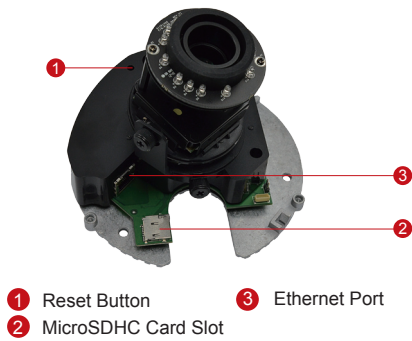

D64

1MP Indoor Dome with D/N, IR, Vari-focal lens

- Progressive Scan CMOS
- Day and night function with mechanical IR cut filter
- Minimum illumination 0 lux with IR LED on
- Built-in f2.8~12mm / F1.4 Megapixel vari-focal lens
- 30 fps at 1280 x 720 resolution
- Selectable H.264 HP, MJPEG compressions with dual streaming
- Video motion detection
- Powered by PoE Class 2

PHOTO INDICATION

DIMENSION DIAGRAM

Unit: mm [inch]

ACCESSORY OPTIONS

Dome Cover		
PDCX-1101		4-inch, smoke, vandal proof

Popular Mounting Solutions		
Surface	Accessories not required	
Wall	PMAX-0308	
Pendant	PMAX-0101 PMAX-0103	
Corner	PMAX-0101 PMAX-0303 PMAX-0402	
Pole	PMAX-0101 PMAX-0303 PMAX-0503	
Flush	PMAX-1003	
Gang Box	PMAX-0803	

PRODUCT SPECIFICATION

D64

• Device

Device Type	Indoor Dome Camera
Image Sensor	Progressive Scan CMOS
Day / Night	Yes
Minimum Illumination	Color: 0.1 lux at F1.4 (30 IRE, 2400°K); B/W: 0 lux (IR LED on)
Color to B/W switch	ISP based switch, configurable
Mechanical IR Cut Filter	Yes
IR Sensitivity Range	700~1100nm
IR LED	IR LED x 15 (850nm)
IR Working Distance	15 m (0 lux, 30 IRE, Max exposure gain)
Electronic Shutter	1/5 ~ 1/2,000 sec (manual mode); 1/5 ~ 1/10,000 sec (auto mode)

• Lens

Focal Length / Aperture	Vari-focal, f2.8 - 12 mm / F1.4
Iris	Fixed iris
Focus	Manual focus
Mount Type	Board Mount
Horizontal Viewing Angle	59.8° - 24.7°
Viewing Angle Adjustment	Pan: 0° - 360°; Tilt: 25° - 155°; Rotate: 0° - 360°