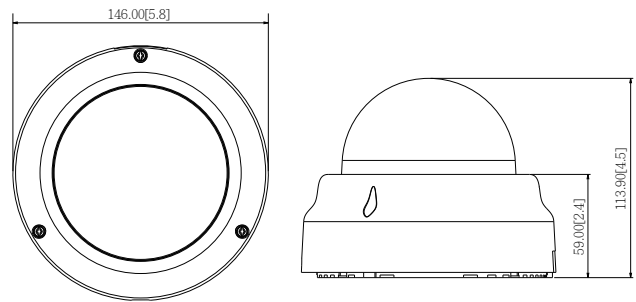

PHOTO INDICATION

DIMENSION DIAGRAM

Unit: mm [inch]

ACCESSORY OPTIONS

Dome Cover		
PDCX-1101		4-inch, smoke, vandal proof

Popular Mounting Solutions		
Surface	Accessories not required	
Wall	PMAX-0308	
Pendant	PMAX-0101 PMAX-0103	
Corner	PMAX-0101 PMAX-0303 PMAX-0402	
Pole	PMAX-0101 PMAX-0303 PMAX-0503	
Flush	PMAX-1003	
Gang Box	PMAX-0803	

• Interface

Local Storage	MicroSDHC memory card slot (card not included)
---------------	--

• General

Power Source / Consumption	PoE Class 2 (IEEE802.3af) / 4.22 W (IR on)
Weight	1.1 kg (2.4 lb)
Dimensions (Ø x H)	146 mm x 113.9 mm (5.8" x 4.5")
Mount Type	Surface, Pendant, Wall, Corner, Pole, Flush, Gang Box
Operating Temperature	-10°C ~ 50°C (14°F ~ 122°F)
Operating Humidity	10% ~ 85% RH
Approvals	CE (EN 55022 Class B, EN 55024), FCC (Part15 Subpart B Class B)