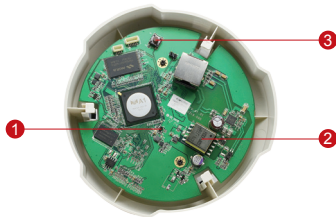

## 1MP Indoor Dome with D/N, IR, Fixed lens

- Progressive Scan CMOS
- Minimum illumination 0 lux with IR LED on
- Built-in f3.6mm / F1.8 Megapixel fixed lens
- 30 fps at 1280 x 720 resolution
- Selectable H.264 HP, MJPEG compressions with dual streaming
- Video motion detection
- Powered by PoE Class 2

### PHOTO INDICATION

- 1 Power LED
- 2 Ethernet Port
- 3 Reset Button

#### • General

Power Source / Consumption	PoE Class 2 (IEEE802.3af) / 4.26 W (IR on)
Weight	292 g (0.64 lb)
Dimensions (Ø x H)	128 mm x 99 mm (5.04" x 3.90")
Mount Type	Surface, Pendant, Wall, Corner, Pole, Flush
Operating Temperature	-10 °C ~ 50 °C (14 °F ~ 122 °F)
Operating Humidity	10% ~ 85% RH
Approvals	CE (EN 55022 Class B, EN 55024), FCC (Part15 Subpart B Class B)