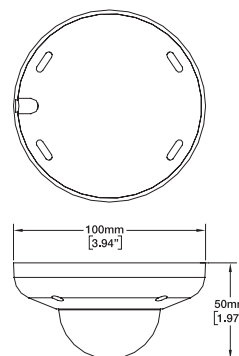

ACM-3701E

Megapixel IP Vandal Proof
PoE Indoor Mini Dome

- Progressive Scan CMOS
- Minimum illumination 0.5 lux at F1.0
- Built-in f3.6 mm / F1.8 Megapixel fixed lens
- 8 fps at 1280 x 1024 resolution
- Selectable MPEG-4 SP, MJPEG compressions
- Video motion detection
- Vandal proof casing
- Powered by PoE Class 3

PHOTO INDICATION

DIMENSION DIAGRAM

Unit: mm [inch]

ACCESSORY OPTIONS

Dome Cover

PDCX-1102

2-inch, smoke, vandal proof

PRODUCT SPECIFICATION**ACM-3701E****• Device**

• Lens**

| | |
|--------------------------|---|
| Focal Length | Fixed focal, f3.6 mm / F1.8 |
| Iris | Fixed iris |
| Focus | Fixed focus |
| Mount Type | Board mount |
| Horizontal Viewing Angle | 72.3° |
| Viewing Angle Adjustment | Pan: ± 20°; Tilt: 0° - 90°; Rotate: ± 15° |

• General

| | |
|----------------------------|--|
| Power Source / Consumption | PoE Class 3 (IEEE802.3af) / 2.4 W |
| Weight | 220 g (0.48 lb) |
| Dimensions (Ø x H) | 100 mm x 50 mm (3.94" x 1.97") |
| Environmental Casing | Transparent vandal proof dome cover, up to 722.66 kgF (328.09 lbF) |
| Mount Type | Surface |
| Operating Temperature | -10 °C ~ 40 °C (14 °F ~ 104 °F) |
| Operating Humidity | 10% ~ 85% RH |
| Approvals | CE, FCC |