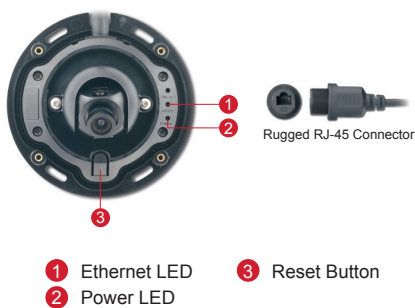

ACM-3701E

Megapixel IP Vandal Proof
PoE Indoor Mini Dome

- Progressive Scan CMOS
- Minimum illumination 0.5 lux at F1.0
- Built-in f3.6 mm / F1.8 Megapixel fixed lens
- 8 fps at 1280 x 1024 resolution
- Selectable MPEG-4 SP, MJPEG compressions
- Video motion detection
- Vandal proof casing
- Powered by PoE Class 3

PHOTO INDICATION

DIMENSION DIAGRAM

Unit: mm [inch]

ACCESSORY OPTIONS

Dome Cover

PDCX-1102

2-inch, smoke, vandal proof

PRODUCT SPECIFICATION**ACM-3701E****• Device**

| | |
|--------------------------|--|
| Device Type | Fixed Dome Camera |
| Image Sensor | Progressive Scan CMOS |
| Day / Night | No |
| Minimum Illumination | Color: 0.5 lux at F1.0 (30 IRE, 2400°K); B/W: 0.5 lux at F1.0 (30 IRE, 2400°K) |
| Color to B/W switch | DSP based switch, configurable |
| Mechanical IR Cut Filter | No |
| IR Sensitivity Range | No |
| IR LED | No |
| Electronic Shutter | 1/30 - 1/1,000 sec (60Hz); 1/25 - 1/1,000 sec (50Hz) (manual mode) 1/5 - 1/15,000 sec (auto mode) |

• General

| | |
|----------------------------|--|
| Power Source / Consumption | PoE Class 3 (IEEE802.3af) / 2.4 W |
| Weight | 220 g (0.48 lb) |
| Dimensions (Ø x H) | 100 mm x 50 mm (3.94" x 1.97") |
| Environmental Casing | Transparent vandal proof dome cover, up to 722.66 kgF (328.09 lbF) |
| Mount Type | Surface |
| Operating Temperature | -10 °C ~ 40 °C (14 °F ~ 104 °F) |
| Operating Humidity | 10% ~ 85% RH |
| Approvals | CE, FCC |