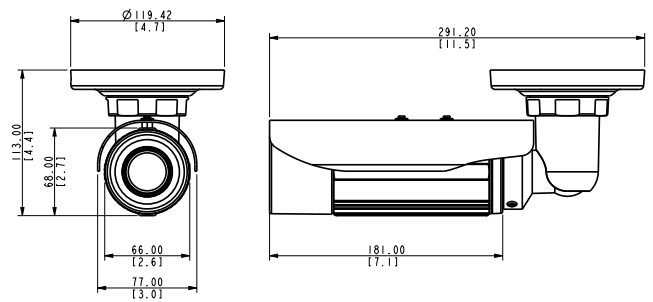

E46

3MP Bullet with D/N, IR,
Superior WDR, Vari-focal lens

- Progressive Scan CMOS
- Day and night function with mechanical IR cut filter
- Minimum illumination 0 lux with IR LED on
- Built-in f2.8~12mm / F1.4 Megapixel vari-focal lens
- 15 fps at 2048 x 1536 resolution
- Selectable H.264 HP, MJPEG compressions with dual streaming
- Video Motion Detection
- Superior WDR
- Weatherproof IP66 rated casing
- Powered by PoE Class 2

PHOTO INDICATION

1 Ethernet Port

DIMENSION DIAGRAM

Unit: mm [inch]

PRODUCT SPECIFICATION

E46

• Device

| | |
|--------------------------|---|
| Device Type | Bullet Camera |
| Image Sensor | Progressive Scan CMOS |
| Sensor Size | 1/3" (4.5 x 3.4 mm) |
| Day / Night | Yes |
| Minimum Illumination | Color: 0.1 lux at F1.4 (30 IRE, 2400°K); B/W: 0 lux (IR LED on) |
| Color to B/W switch | ISP based switch, configurable |
| Mechanical IR Cut Filter | Yes |
| IR Sensitivity Range | 700~1100nm |
| IR LED | IR LED x 15 (850 nm) |
| IR Working Distance | 15 m (0 lux, 30 IRE, Max exposure gain) |
| Electronic Shutter | 1/5 ~ 1/2,000 sec (manual mode); 1/5 ~ 1/10,000 sec (auto mode) |

• General

| | |
|----------------------------|---|
| Power Source / Consumption | PoE Class 2 (IEEE802.3af) / 4.8 W (IR on) |
| Weight | 651g (1.44 lb) |
| Dimensions (Ø x L) | 66 mm x 291 mm (2.6" x 11.5") |
| Bundled Accessories | N/A (Integrated Bracket) |
| Environmental Casing | Weatherproof (IP66 rated) |
| Mount Type | Wall, Ceiling |
| Operating Temperature | -20°C ~ 50°C (-4°F ~ 122°F) |
| Operating Humidity | 10% ~ 85% RH |
| Approvals | CE (EN 55022 Class B, EN 55024), FCC (Part15 Subpart B Class B), IP66 |