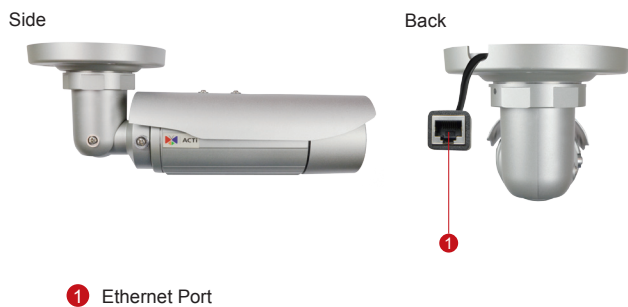

E45

1MP Bullet with D/N, IR,
Superior WDR, Vari-focal lens

- Progressive Scan CMOS
- Day and night function with mechanical IR cut filter
- Minimum illumination 0 lux with IR LED on
- Built-in f2.8~12mm / F1.4 Megapixel vari-focal lens
- 30 fps at 1280 x 720 resolution
- Selectable H.264 HP, MJPEG compressions with dual streaming
- Video Motion Detection
- Superior WDR
- Weatherproof IP66 rated casing
- Powered by PoE Class 2

PHOTO INDICATION

DIMENSION DIAGRAM

Unit: mm [inch]

PRODUCT SPECIFICATION

E45

• Device

Device Type	Bullet Camera
Image Sensor	Progressive Scan CMOS
Sensor Size	1/3" (4.5 x 3.4 mm)
Day / Night	Yes
Minimum Illumination	Color: 0.1 lux at F1.4 (30 IRE, 2400°K); B/W: 0 lux (IR LED on)
Color to B/W switch	ISP based switch, configurable
Mechanical IR Cut Filter	Yes
IR Sensitivity Range	700~1100nm
IR LED	IR LED x 15 (850 nm)
IR Working Distance	15 m (0 lux, 30 IRE, Max exposure gain)
Electronic Shutter	1/5 ~ 1/2,000 sec (manual mode); 1/5 ~ 1/10,000 sec (auto mode)

• Lens

Focal Length / Aperture	Vari-focal, f2.8 - 12 mm / F1.4
Iris	Fixed iris
Focus	Manual focus
Mount Type	Board Mount
Horizontal Viewing Angle	76.8°~28.8°

• Video

Compression	H.264 HP, MJPEG
Maximum Frame Rate vs. Resolution	30 fps at 1280 x 720; 30 fps at 640 x 480
Multi-Streaming	Simultaneous dual streams based on two configurations
Bit Rate	28 Kbps - 6 Mbps (per stream)
Bit Rate Mode	Constant, Variable
Image Enhancement	Superior WDR; White balance: automatic, hold, and manual; Brightness; Contrast; Sharpness(auto); Auto gain control; Digital noise reduction; Flickerless
Privacy Mask	4 configurable regions
Text Overlay	User defined text on video
Image Orientation	Image flip and mirror