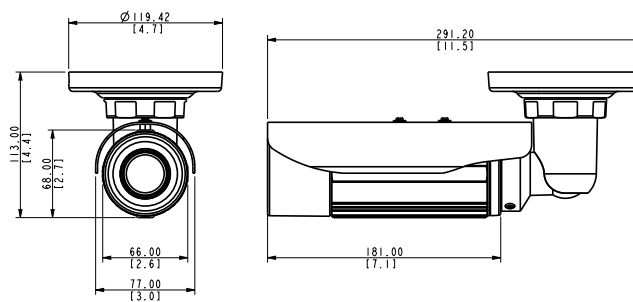

PHOTO INDICATION

DIMENSION DIAGRAM

Unit: mm [inch]

PRODUCT SPECIFICATION

E45

• Device

Device Type	Bullet Camera
Image Sensor	Progressive Scan CMOS
Sensor Size	1/3" (4.5 x 3.4 mm)
Day / Night	Yes
Minimum Illumination	Color: 0.1 lux at F1.4 (30 IRE, 2400°K); B/W: 0 lux (IR LED on)
Color to B/W switch	ISP based switch, configurable
Mechanical IR Cut Filter	Yes
IR Sensitivity Range	700~1100nm
IR LED	IR LED x 15 (850 nm)
IR Working Distance	15 m (0 lux, 30 IRE, Max exposure gain)
Electronic Shutter	1/5 ~ 1/2,000 sec (manual mode); 1/5 ~ 1/10,000 sec (auto mode)

• Lens

Focal Length / Aperture	Vari-focal, f2.8 - 12 mm / F1.4
Iris	Fixed iris
Focus	Manual focus
Mount Type	Board Mount
Horizontal Viewing Angle	76.8°~28.8°

• Video

Compression	H.264 HP, MJPEG
Maximum Frame Rate vs. Resolution	30 fps at 1280 x 720; 30 fps at 640 x 480
Multi-Streaming	Simultaneous dual streams based on two configurations
Bit Rate	28 Kbps - 6 Mbps (per stream)
Bit Rate Mode	Constant, Variable
Image Enhancement	Superior WDR; White balance: automatic, hold, and manual; Brightness; Contrast; Sharpness(auto); Auto gain control; Digital noise reduction; Flickerless
Privacy Mask	4 configurable regions
Text Overlay	User defined text on video
Image Orientation	Image flip and mirror

• General

Power Source / Consumption	PoE Class 2 (IEEE802.3af) / 4.8 W (IR on)
Weight	651g (1.44 lb)
Dimensions (Ø x L)	66 mm x 291 mm (2.6" x 11.5")
Bundled Accessories	N/A (Integrated Bracket)
Environmental Casing	Weatherproof (IP66 rated)
Mount Type	Wall, Ceiling
Operating Temperature	-20°C ~ 50°C (-4°F ~ 122°F)
Operating Humidity	10% ~ 85% RH
Approvals	CE (EN 55022 Class B, EN 55024), FCC (Part15 Subpart B Class B), IP66