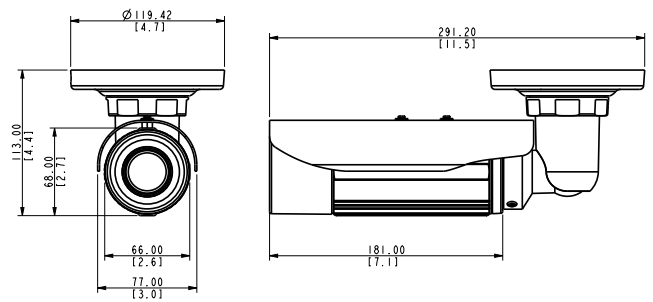

E44

2MP Bullet with D/N, IR,
Basic WDR, SLLS, Vari-focal lens

- Progressive Scan CMOS with Superior Low Light Sensitivity
- Day and night function with mechanical IR cut filter
- Minimum illumination 0 lux with IR LED on
- Built-in f2.8~12mm / F1.4 Megapixel vari-focal lens
- 30 fps at 1920 x 1080 resolution
- Selectable H.264 HP, MJPEG compressions with dual streaming
- Video Motion Detection
- Basic WDR
- Weatherproof IP66 rated casing
- Powered by PoE Class 2

PHOTO INDICATION

DIMENSION DIAGRAM

Unit: mm [inch]

PRODUCT SPECIFICATION

E44

• Device

Device Type	Bullet Camera
Image Sensor	Progressive Scan CMOS with Superior Low Light Sensitivity
Sensor Size	1/2.8" (5.42 x 3.41 mm)
Day / Night	Yes
Minimum Illumination	Color: 0.1 lux at F1.4 (30 IRE, 2400°K); B/W: 0 lux (IR LED on)
Color to B/W switch	ISP based switch, configurable
Mechanical IR Cut Filter	Yes
IR Sensitivity Range	700~1100nm
IR LED	IR LED x 15 (850 nm)
IR Working Distance	15 m (0 lux, 30 IRE, Max exposure gain)
Electronic Shutter	1/5 ~ 1/2,000 sec (manual mode); 1/5 ~ 1/10,000 sec (auto mode)

• General

Power Source / Consumption	PoE Class 2 (IEEE802.3af) / 4.75 W (IR on)
Weight	651g (1.44 lb)
Dimensions (Ø x L)	66 mm x 291 mm (2.6" x 11.5")
Bundled Accessories	N/A (Integrated Bracket)
Environmental Casing	Weatherproof (IP66 rated)
Mount Type	Wall, Ceiling
Operating Temperature	-20°C ~ 50°C (-4°F ~ 122°F)
Operating Humidity	10% ~ 85% RH
Approvals	CE (EN 55022 Class B, EN 55024), FCC (Part15 Subpart B Class B), IP66