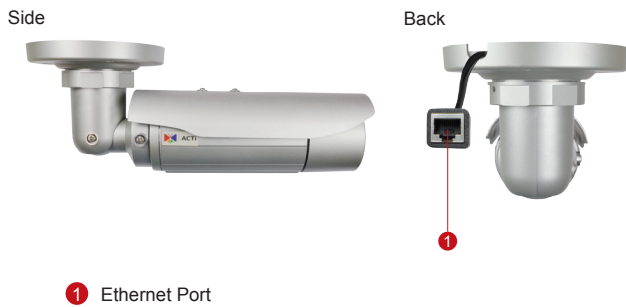

E44

2MP Bullet with D/N, IR,
Basic WDR, SLLS, Vari-focal lens

- Progressive Scan CMOS with Superior Low Light Sensitivity
- Day and night function with mechanical IR cut filter
- Minimum illumination 0 lux with IR LED on
- Built-in f2.8~12mm / F1.4 Megapixel vari-focal lens
- 30 fps at 1920 x 1080 resolution
- Selectable H.264 HP, MJPEG compressions with dual streaming
- Video Motion Detection
- Basic WDR
- Weatherproof IP66 rated casing
- Powered by PoE Class 2

PHOTO INDICATION

DIMENSION DIAGRAM

Unit: mm [inch]

PRODUCT SPECIFICATION

E44

• Device

Device Type	Bullet Camera
Image Sensor	Progressive Scan CMOS with Superior Low Light Sensitivity
Sensor Size	1/2.8" (5.42 x 3.41 mm)
Day / Night	Yes
Minimum Illumination	Color: 0.1 lux at F1.4 (30 IRE, 2400°K); B/W: 0 lux (IR LED on)
Color to B/W switch	ISP based switch, configurable
Mechanical IR Cut Filter	Yes
IR Sensitivity Range	700~1100nm
IR LED	IR LED x 15 (850 nm)
IR Working Distance	15 m (0 lux, 30 IRE, Max exposure gain)
Electronic Shutter	1/5 ~ 1/2,000 sec (manual mode); 1/5 ~ 1/10,000 sec (auto mode)

• Lens

Focal Length / Aperture	Vari-focal, f2.8 - 12 mm / F1.4
Iris	Fixed iris
Focus	Manual focus
Mount Type	Board Mount
Horizontal Viewing Angle	92.5°~35.2°

• Video

Compression	H.264 HP, MJPEG
Maximum Frame Rate vs. Resolution	30 fps at 1920 x 1080; 30 fps at 1280 x 720; 30fps at 640 x 480
Multi-Streaming	Simultaneous dual streams based on two configurations
Bit Rate	28 Kbps - 6 Mbps (per stream)
Bit Rate Mode	Constant, Variable
Image Enhancement	Basic WDR; White balance: automatic, hold, and manual; Brightness; Contrast; Sharpness(auto); Auto gain control; Digital noise reduction; Flickerless
Privacy Mask	4 configurable regions
Text Overlay	User defined text on video
Image Orientation	Image flip and mirror