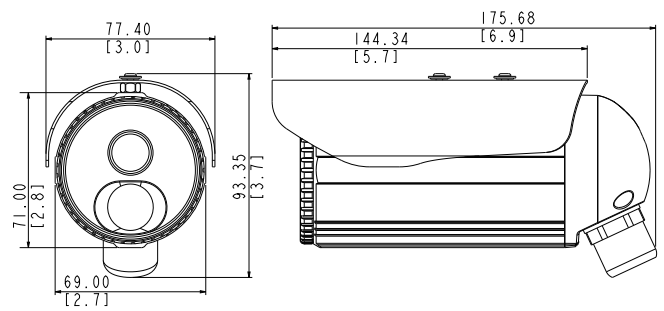

### DIMENSION DIAGRAM

Unit: mm [inch]

#### • General

Power Source / Consumption	PoE Class 2 (IEEE802.3af) / 4.88 W (IR on)
Weight	515 g (1.14 lb)
Dimensions (Ø x L)	77 mm x 176 mm (3.0" x 6.9")
Bundled Accessories	Bracket
Environmental Casing	Weatherproof (IP66 rated)
Mount Type	Wall, Ceiling, Corner, Pole
Operating Temperature	-20°C ~ 50°C (-4°F ~ 122°F)
Operating Humidity	10% ~ 85% RH
Approvals	CE (EN 55022 Class B, EN 55024), FCC (Part15 Subpart B Class B), IP66