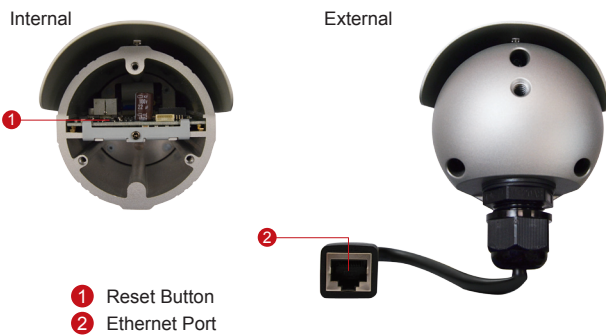

PHOTO INDICATION